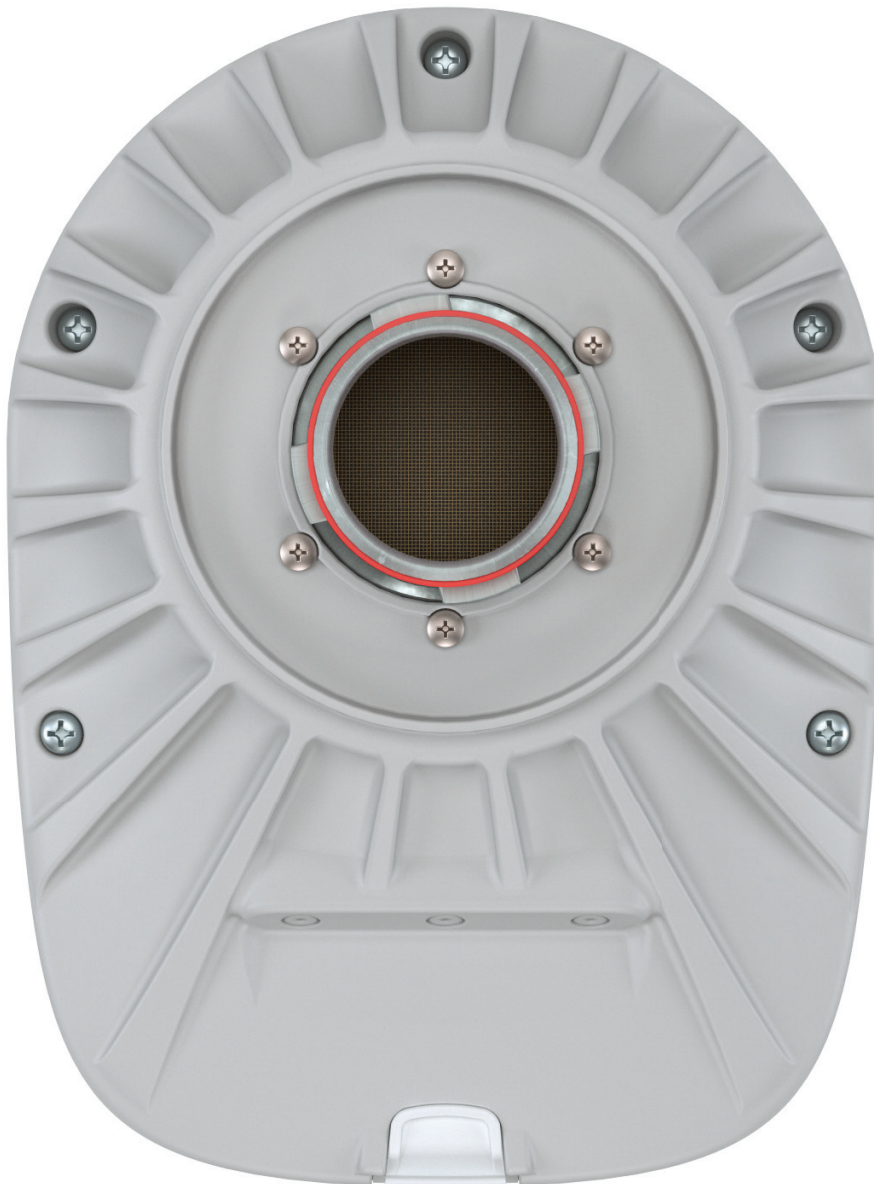

TWISTPORT™ ADAPTOR FOR MIKROTIK™ ROUTERBOARD™

TwistPort™ Adaptors for MikroTik™ RouterBoard™ are compatible with popular MikroTik™ RouterBoard™ RB92x, RB91x, RB71x and RB41x Product Series.

Integration of RouterBoard™ is quick and easy.

TwistPort™ Adaptors make most popular connectorized radios and MikroTik™ RouterBoards compatible with TwistPort™ antennas. Integration into TwistPort™ eco-system ensures the benefits of low loss, high scalability, easy co-location, simple deployment and easy maintenance.

To improve the co-location performance, TwistPort™ Adaptor for MikroTik™ RouterBoard™ come also in shielded version.

Shielded Adaptor for MikroTik™ RouterBoard™ is equipped with additional metal cage hidden inside the enclosure.