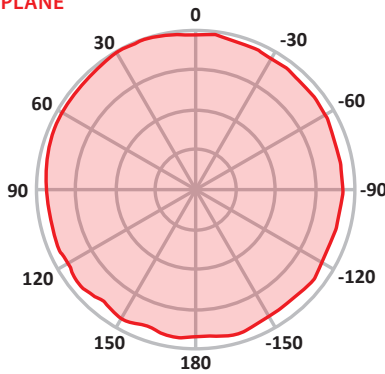

Antenna Omni-Directional 5 GHz, 5 dBi

ACCESSORIES FOR CPE SOLUTIONS

Omni directional antennas can help you to create your own solution for small HotSpot. You can deploy HotSpots easy and at the fraction of costs that you may be initially expecting. This is very useful feature for any deployment in hotels, restaurants, public places or cafes.

TECHNICAL DATA

Materials	PA6
Flame Rating	UL 94 HB
Antenna Connector	SMA PLUG RP+O-RING
Gain	5 dBi
Type	DIPOLE
Polarization	Linear Vertical
VSWR	≤ 1.7 : 1
Frequency	5400~5850 MHz
Max Power	5 W
Weight	28 g
Size	L 158 mm / ø 13.7 mm

H-PLANE

E-PLANE