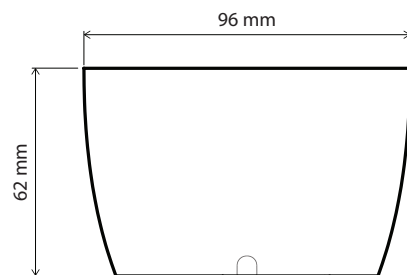

## TECHNICAL DATA

Materials	Base, Bracket - UV stabilized and weather resistant ABS plastic Hardware - Stainless Steel
Flame Rating	UL 94 HB
Pole Mounting Diameter	50-70 mm
Wall Mounting	Yes
Operating Temp.	-30 to + 60 °C
Wind Survival	120 Km/h
Weight	0.122 Kg / 0.27 lbs – single unit incl. package 7.15 Kg / 15.76 lbs – carton (50 units)
Single Unit	Retail Box: 11 × 7 × 10 cm
50 units	Carton Box: 36 × 24 × 54 cm

## PRODUCT DIMENSIONS