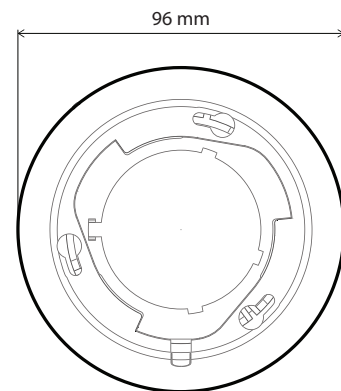

# AbraCam™ Ceiling for UVC Dome

ENCLOSURE FOR UBNT™ UVC DOME

AbraCam™ Ceiling for UVC Dome - Enables fast and easy installation of UVC Dome camera on solid surfaces. UVC Dome cameras can be mounted in indoor environments to solid ceiling without ceiling tiles, which are the only mounting option this camera was originally designed for.

## TECHNICAL DATA

Materials	Base, Bracket - UV stabilized and weather resistant ABS plastic Hardware - Stainless Steel
Flame Rating	UL 94 HB
Pole Mounting Diameter	50-70 mm
Wall Mounting	Yes
Operating Temp.	-30 to + 60 °C
Wind Survival	120 Km/h
Weight	0.122 Kg / 0.27 lbs – single unit incl. package 7.15 Kg / 15.76 lbs – carton (50 units)
Single Unit	Retail Box: 11 × 7 × 10 cm
50 units	Carton Box: 36 × 24 × 54 cm

## PRODUCT DIMENSIONS