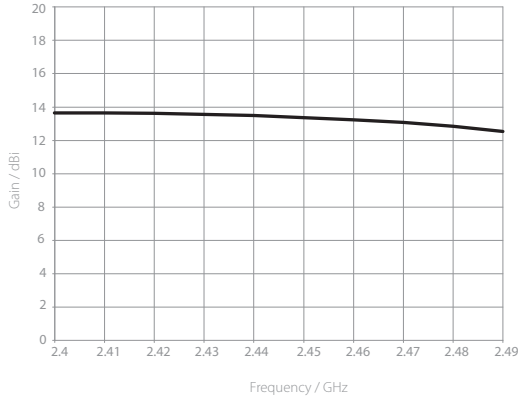

2.4 GHz 14 dBi

Gain H