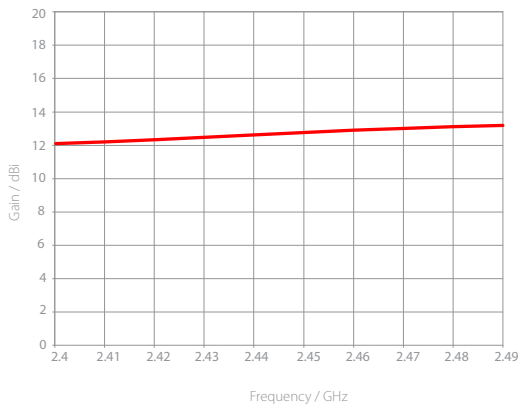

## 2.4 GHz 14 dBi

### Gain H

Azimuth Pattern H

Elevation Pattern H

### Gain V

Azimuth Pattern V

Elevation Pattern V

### PERFORMANCE

	5 GHz 19 dBi	2.4 GHz 14 dBi
Antenna Type		
Frequency Range	5450 - 5850 MHz	2400 - 2485 MHz
Gain	H 19.1 dBi / V 19.6 dBi	H 13.7 dBi / V 13.1 dBi
Polarization	Dual Linear H + V	Dual Linear H + V
Azimuth Beam Width -3 dB	H 15° / V 15°	H 31° / V 34°
Elevation Beam Width -3 dB	H 16° / V 15°	H 34° / V 32°
Azimuth Beam Width -6 dB	H 21° / V 21°	H 43° / V 48°
Elevation Beam Width -6 dB	H 21° / V 21°	H 47° / V 45°
Front-to-Back Ratio (Min)	27 dB	22 dB
Cross Pol Isolation	H 30 dB / V 31 dB	H 28 dB / V 23 dB
Impedance	50 Ohm	50 Ohm
VSWR Max	1.7	1.8
VSWR Typical	1.35	1.5
Isolation Between Ports	35 dB	22 dB