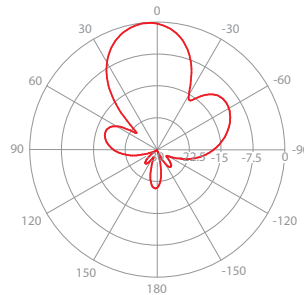

#### Gain V

Azimuth Pattern V

Elevation Pattern V

### Gain H

Azimuth Pattern H

Elevation Pattern H

### Gain V

Azimuth Pattern V

Elevation Pattern V

### PERFORMANCE

	5 GHz 19 dBi	2.4 GHz 14 dBi
Antenna Type		
Frequency Range	5450 - 5850 MHz	2400 - 2485 MHz
Gain	H 19.1 dBi / V 19.6 dBi	H 13.7 dBi / V 13.1 dBi
Polarization	Dual Linear H + V	Dual Linear H + V
Azimuth Beam Width -3 dB	H 15° / V 15°	H 31° / V 34°
Elevation Beam Width -3 dB	H 16° / V 15°	H 34° / V 32°
Azimuth Beam Width -6 dB	H 21° / V 21°	H 43° / V 48°
Elevation Beam Width -6 dB	H 21° / V 21°	H 47° / V 45°
Front-to-Back Ratio (Min)	27 dB	22 dB
Cross Pol Isolation	H 30 dB / V 31 dB	H 28 dB / V 23 dB
Impedance	50 Ohm	50 Ohm
VSWR Max	1.7	1.8
VSWR Typical	1.35	1.5
Isolation Between Ports	35 dB	22 dB