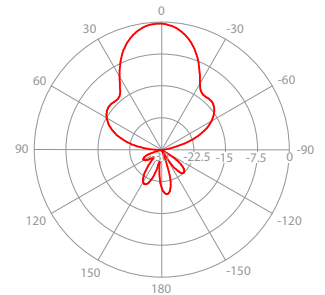

#### Gain V

Azimuth Pattern V

Elevation Pattern V

### Gain H

Azimuth Pattern H

Elevation Pattern H

### Gain V

Azimuth Pattern V

Elevation Pattern V

### PERFORMANCE

	5 GHz 19 dBi	2.4 GHz 14 dBi
Antenna Type		
Frequency Range	5450 - 5850 MHz	2400 - 2485 MHz
Gain	H 19.1 dBi / V 19.6 dBi	H 13.7 dBi / V 13.1 dBi
Polarization	Dual Linear H + V	Dual Linear H + V
Azimuth Beam Width -3 dB	H 15° / V 15°	H 31° / V 34°
Elevation Beam Width -3 dB	H 16° / V 15°	H 34° / V 32°
Azimuth Beam Width -6 dB	H 21° / V 21°	H 43° / V 48°
Elevation Beam Width -6 dB	H 21° / V 21°	H 47° / V 45°
Front-to-Back Ratio (Min)	27 dB	22 dB
Cross Pol Isolation	H 30 dB / V 31 dB	H 28 dB / V 23 dB
Impedance	50 Ohm	50 Ohm
VSWR Max	1.7	1.8
VSWR Typical	1.35	1.5
Isolation Between Ports	35 dB	22 dB