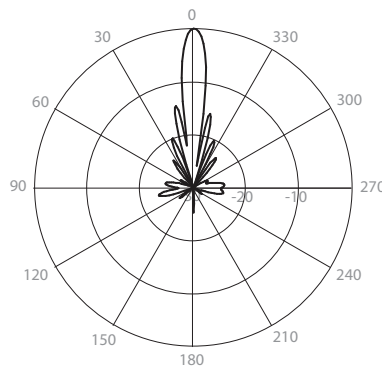

## PARABOLIC DISH ANTENNA WITH TWISTPORT™ CONNECTOR

UltraDish™ TP 24 is designed for subscriber module applications. Minimized sidelobes, wide frequency bandwidth, and stable gain in both polarizations assure dependable performance. Antenna reflector is made of aluminium to ensure a low weight and uniform shape. Our proprietary TwistPort™ waveguide connector enables intuitive radio connection and replacement.

Gain H

Azimuth Pattern H

Elevation Pattern H

Gain V

Azimuth Pattern V

Elevation Pattern V

**PHYSICAL**

Antenna Connection	TwistPort™ - Quick Locking Waveguide Port
Antenna Type	Parabolic Dish
Materials	UV Resistant ABS Plastic, Polycarbonate, Aluminium, Stainless Steel
Environmental	IP65
Pole Mounting Diameter	40-80 mm (1.5-3.1 inch) Recommended as close to 80 mm (3.1 inch) as possible
Temperature	-40 °C to +60 °C (-40°F to +140°F)
Wind Survival	160 km/h (100 mi/h)
Wind Load	167/22 N - Front/Side at 160 km/h (100 mi/h)
Effective Projected Area	1372/176 cm <sup>2</sup> - Front/Side (212.7/27.3 in <sup>2</sup> )
Weight	2.7 kg (6 lbs) – single unit (one antenna) 7.3 kg (16 lbs) – 2PACK (2 units) incl. package
Dimensions	Retail Box 2PACK: 470 x 470 x 205 mm (18.5 x 18.5 x 8.0 inch)