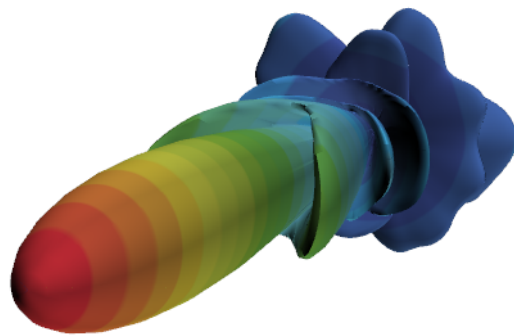

3D radiation diagram

Scale: 30dBi

Compatible with: Adobe Acrobat Reader DC. Not supported on mobile.

Use mouse to rotate the diagram. Scroll in/out to zoom in/out.

dB_i

FRONT	BACK	RIGHT	LEFT	UP	DOWN