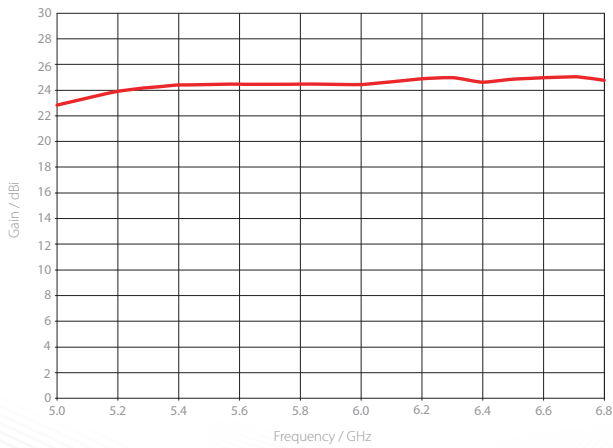

Gain H

Azimuth Pattern H

Elevation Pattern H

Gain V

Azimuth Pattern V

Elevation Pattern V

**PHYSICAL**

Antenna Connection	TwistPort™ - Quick Locking Waveguide Port
Antenna Type	Parabolic Dish
Materials	UV Resistant ABS Plastic, Polycarbonate, Aluminium, Stainless Steel
Environmental	IP65
Pole Mounting Diameter	40-80 mm (1.5-3.1 inch) Recommended as close to 80 mm (3.1 inch) as possible
Temperature	-40 °C to +60 °C (-40°F to +140°F)
Wind Survival	160 km/h (100 mi/h)
Wind Load	167/22 N - Front/Side at 160 km/h (100 mi/h)
Effective Projected Area	1372/176 cm <sup>2</sup> - Front/Side (212.7/27.3 in <sup>2</sup> )
Weight	2.7 kg (6 lbs) – single unit (one antenna) 7.3 kg (16 lbs) – 2PACK (2 units) incl. package
Dimensions	Retail Box 2PACK: 470 x 470 x 205 mm (18.5 x 18.5 x 8.0 inch)