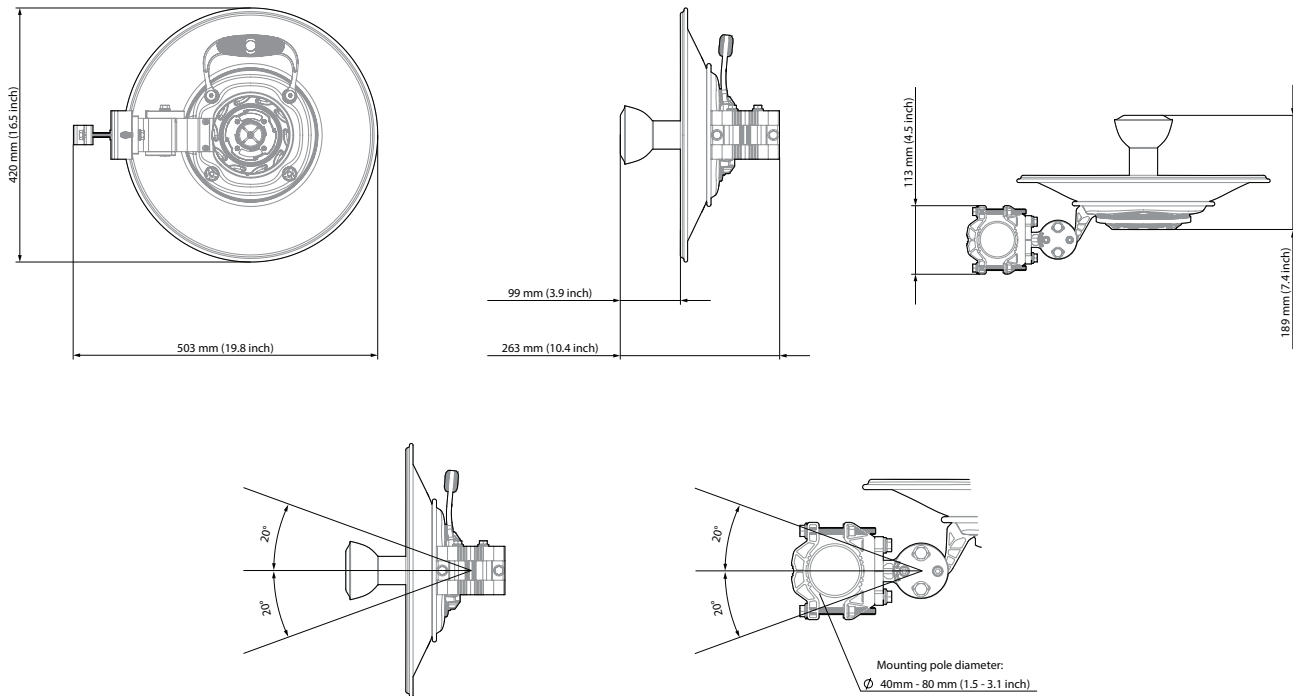

PHYSICAL

Antenna Connection	TwistPort™ - Quick Locking Waveguide Port
Antenna Type	Parabolic Dish
Materials	UV Resistant ABS Plastic, Polycarbonate, Aluminium, Stainless Steel
Environmental	IP65
Pole Mounting Diameter	40-80 mm (1.5-3.1 inch) Recommended as close to 80 mm (3.1 inch) as possible
Temperature	-40 °C to +60 °C (-40°F to +140°F)
Wind Survival	160 km/h (100 mi/h)
Wind Load	167/22 N - Front/Side at 160 km/h (100 mi/h)
Effective Projected Area	1372/176 cm² - Front/Side (212.7/27.3 in²)
Weight	2.7 kg (6 lbs) – single unit (one antenna) 7.3 kg (16 lbs) – 2PACK (2 units) incl. package
Dimensions	Retail Box 2PACK: 470 x 470 x 205 mm (18.5 x 18.5 x 8.0 inch)

COMPATIBLE WIRELESS PLATFORMS

- any TwistPort™ Adaptor
- any SIMPER™ Radio

PRODUCT DIMENSIONS

* We strongly recommend that users do not operate radios outside of the specified frequency range
**Beam efficiency defined up to first null

This product was produced under the conditions of a certified management system that meets the requirements of the ISO 9001, ISO 14001 and ISO 45001 standard, while this system was certified by QSCert.