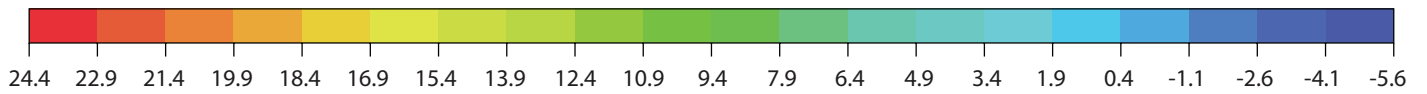

3D radiation diagram

Scale: 30dBi

Compatible with: Adobe Acrobat Reader DC. Not supported on mobile.

Use mouse to rotate the diagram. Scroll in/out to zoom in/out.

dB_i

FRONT	BACK	RIGHT	LEFT	UP	DOWN