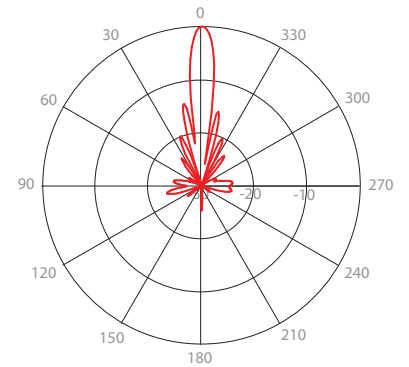

Gain H

Azimuth Pattern H

Elevation Pattern H

Gain V

Azimuth Pattern V

Elevation Pattern V

**PHYSICAL**

Antenna Connection	TwistPort™ - Quick Locking Waveguide Port
Antenna Type	Parabolic Dish
Materials	UV Resistant ABS Plastic, Polycarbonate, Aluminium, Stainless Steel
Environmental	IP65
Pole Mounting Diameter	40-80 mm (1.5-3.1 inch) Recommended as close to 80 mm (3.1 inch) as possible
Temperature	-40 °C to +60 °C (-40°F to +140°F)
Wind Survival	160 km/h (100 mi/h)
Wind Load	167/22 N - Front/Side at 160 km/h (100 mi/h)
Effective Projected Area	1372/176 cm <sup>2</sup> - Front/Side (212.7/27.3 in <sup>2</sup> )
Weight	2.7 kg (6 lbs) – single unit (one antenna) 7.3 kg (16 lbs) – 2PACK (2 units) incl. package
Dimensions	Retail Box 2PACK: 470 x 470 x 205 mm (18.5 x 18.5 x 8.0 inch)