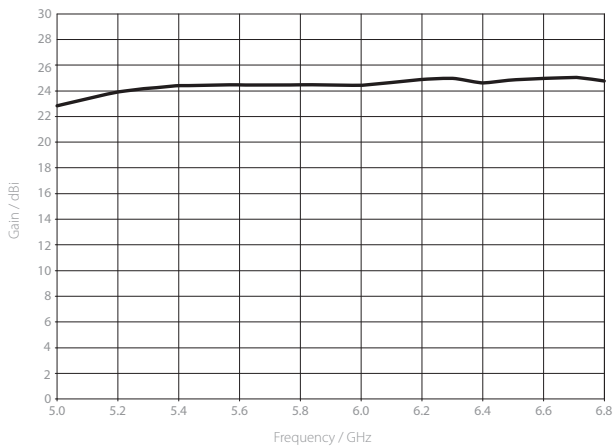

## PARABOLIC DISH ANTENNA WITH TWISTPORT™ CONNECTOR

UltraDish™ TP 24 is designed for subscriber module applications. Minimized sidelobes, wide frequency bandwidth, and stable gain in both polarizations assure dependable performance. Antenna reflector is made of aluminium to ensure a low weight and uniform shape. Our proprietary TwistPort™ waveguide connector enables intuitive radio connection and replacement.

Gain H

Azimuth Pattern H

Elevation Pattern H

Gain V

Azimuth Pattern V

Elevation Pattern V

**PHYSICAL**

Antenna Connection	TwistPort™ - Quick Locking Waveguide Port
Antenna Type	Parabolic Dish
Materials	UV Resistant ABS Plastic, Polycarbonate, Aluminium, Stainless Steel
Environmental	IP65
Pole Mounting Diameter	40-80 mm (1.5-3.1 inch) Recommended as close to 80 mm (3.1 inch) as possible
Temperature	-40 °C to +60 °C (-40°F to +140°F)
Wind Survival	160 km/h (100 mi/h)
Wind Load	167/22 N - Front/Side at 160 km/h (100 mi/h)
Effective Projected Area	1372/176 cm <sup>2</sup> - Front/Side (212.7/27.3 in <sup>2</sup> )
Weight	2.7 kg (6 lbs) – single unit (one antenna) 7.3 kg (16 lbs) – 2PACK (2 units) incl. package
Dimensions	Retail Box 2PACK: 470 x 470 x 205 mm (18.5 x 18.5 x 8.0 inch)