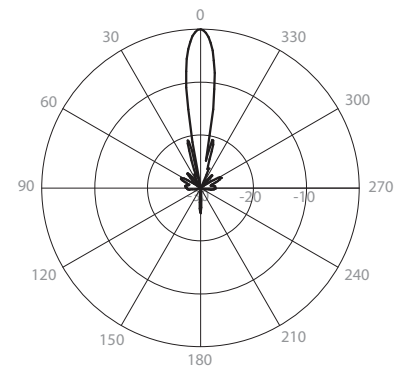

Gain H

Azimuth Pattern H

Elevation Pattern H

Gain V

Azimuth Pattern V

Elevation Pattern V

**PHYSICAL**

Antenna Connection	TwistPort™ - Quick Locking Waveguide Port
Antenna Type	Parabolic Dish
Materials	UV Resistant ABS Plastic, Polycarbonate, Aluminium, Stainless Steel
Environmental	IP65
Pole Mounting Diameter	40-80 mm (1.5-3.1 inch) Recommended as close to 80 mm (3.1 inch) as possible
Temperature	-40 °C to +60 °C (-40°F to +140°F)
Wind Survival	160 km/h (100 mi/h)
Wind Load	167/22 N - Front/Side at 160 km/h (100 mi/h)
Effective Projected Area	1372/176 cm <sup>2</sup> - Front/Side (212.7/27.3 in <sup>2</sup> )
Weight	2.7 kg (6 lbs) – single unit (one antenna) 7.3 kg (16 lbs) – 2PACK (2 units) incl. package
Dimensions	Retail Box 2PACK: 470 x 470 x 205 mm (18.5 x 18.5 x 8.0 inch)