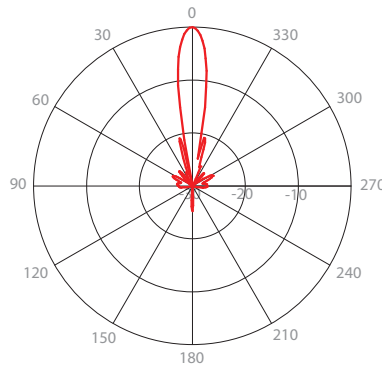

Gain H

Azimuth Pattern H

Elevation Pattern H

Gain V

Azimuth Pattern V

Elevation Pattern V

**PHYSICAL**

Antenna Connection	TwistPort™ - Quick Locking Waveguide Port
Antenna Type	Parabolic Dish
Materials	UV Resistant ABS Plastic, Polycarbonate, Aluminium, Stainless Steel
Environmental	IP65
Pole Mounting Diameter	40-80 mm (1.5-3.1 inch) Recommended as close to 80 mm (3.1 inch) as possible
Temperature	-40 °C to +60 °C (-40°F to +140°F)
Wind Survival	160 km/h (100 mi/h)
Wind Load	167/22 N - Front/Side at 160 km/h (100 mi/h)
Effective Projected Area	1372/176 cm <sup>2</sup> - Front/Side (212.7/27.3 in <sup>2</sup> )
Weight	2.7 kg (6 lbs) – single unit (one antenna) 7.3 kg (16 lbs) – 2PACK (2 units) incl. package
Dimensions	Retail Box 2PACK: 470 x 470 x 205 mm (18.5 x 18.5 x 8.0 inch)