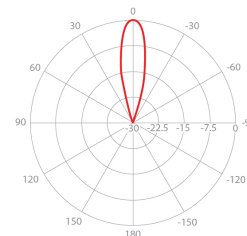

UltraHorn™ TP 5-24

TPA for PAF

PERFORMANCE

UH-TP-5-24

Gain	24 dBi
Frequency Range	5180 - 6775 MHz
Azimuth Beam Width -6 dB	H 16° / V 15°
Elevation Beam Width -6 dB	H 15° / V 16°
Beam Efficiency	99%
Front-to-Back Ratio (Min)	40 dB
TPA-PAF	
Polarization	Dual Linear H + V
Impedance	50 Ohm

Azimuth Pattern H

H - Port Pattern Azimuth 5.5 GHz

Elevation Pattern H

H - Port Pattern Elevation 5.5 GHz

Azimuth Pattern V

V - Port Pattern Azimuth 5.5 GHz

Elevation Pattern V

V - Port Pattern Elevation 5.5 GHz

REALIZED GAIN AND VSWR

NOMINAL GAIN