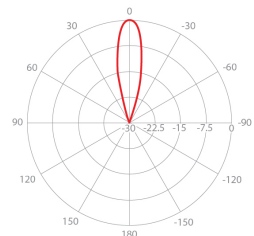

Azimuth Pattern H

H - Port Pattern Azimuth 5.5 GHz

Elevation Pattern H

H - Port Pattern Elevation 5.5 GHz

Azimuth Pattern V

V - Port Pattern Azimuth 5.5 GHz

Elevation Pattern V

V - Port Pattern Elevation 5.5 GHz

REALIZED GAIN AND VSWR

NOMINAL GAIN