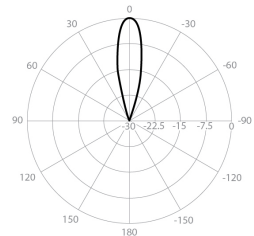

UltraHorn™ TP 5-24

TPA for PAF

PERFORMANCE

UH-TP-5-24

Gain	24 dBi
Frequency Range	5180 - 6775 MHz
Azimuth Beam Width -6 dB	H 16° / V 15°
Elevation Beam Width -6 dB	H 15° / V 16°
Beam Efficiency	99%
Front-to-Back Ratio (Min)	40 dB
TPA-PAF	
Polarization	Dual Linear H + V
Impedance	50 Ohm

Azimuth Pattern H

H - Port Pattern Azimuth 5.5 GHz

Elevation Pattern H

H - Port Pattern Elevation 5.5 GHz

Azimuth Pattern V

V - Port Pattern Azimuth 5.5 GHz

Elevation Pattern V

V - Port Pattern Elevation 5.5 GHz