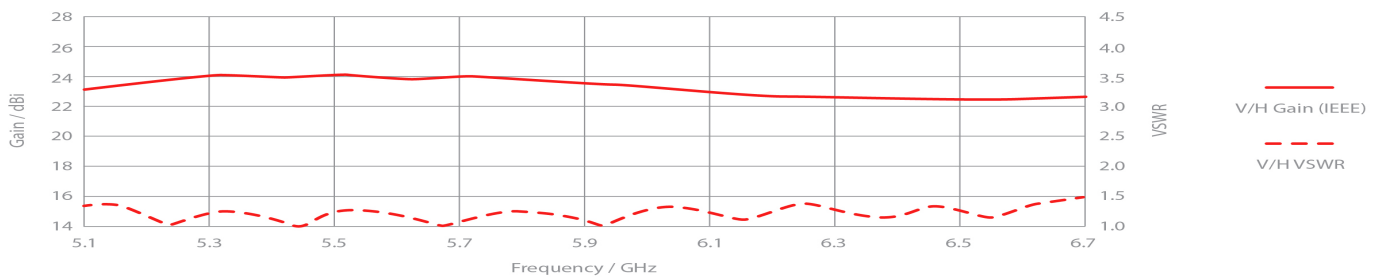

UltraHorn™ TP 5-24

TPA for PAF

PERFORMANCE

UH-TP-5-24

Gain	24 dBi
Frequency Range	5180 - 6775 MHz
Azimuth Beam Width -6 dB	H 16° / V 15°
Elevation Beam Width -6 dB	H 15° / V 16°
Beam Efficiency	99%
Front-to-Back Ratio (Min)	40 dB
TPA-PAF	
Polarization	Dual Linear H + V
Impedance	50 Ohm

Azimuth Pattern H

H - Port Pattern Azimuth 5.5 GHz

Elevation Pattern H

H - Port Pattern Elevation 5.5 GHz

Azimuth Pattern V

V - Port Pattern Azimuth 5.5 GHz

Elevation Pattern V

V - Port Pattern Elevation 5.5 GHz

REALIZED GAIN AND VSWR

NOMINAL GAIN