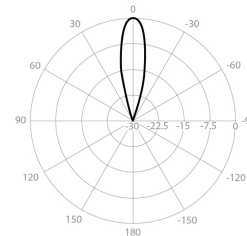

UltraHorn™ TP 5-24

TPA for PAF

PERFORMANCE

UH-TP-5-24

Gain	24 dBi
Frequency Range	5180 - 6775 MHz
Azimuth Beam Width -6 dB	H 16° / V 15°
Elevation Beam Width -6 dB	H 15° / V 16°
Beam Efficiency	99%
Front-to-Back Ratio (Min)	40 dB
TPA-PAF	
Polarization	Dual Linear H + V
Impedance	50 Ohm

Azimuth Pattern H

H - Port Pattern Azimuth 5.5 GHz

Elevation Pattern H

H - Port Pattern Elevation 5.5 GHz

Azimuth Pattern V

V - Port Pattern Azimuth 5.5 GHz

Elevation Pattern V

V - Port Pattern Elevation 5.5 GHz