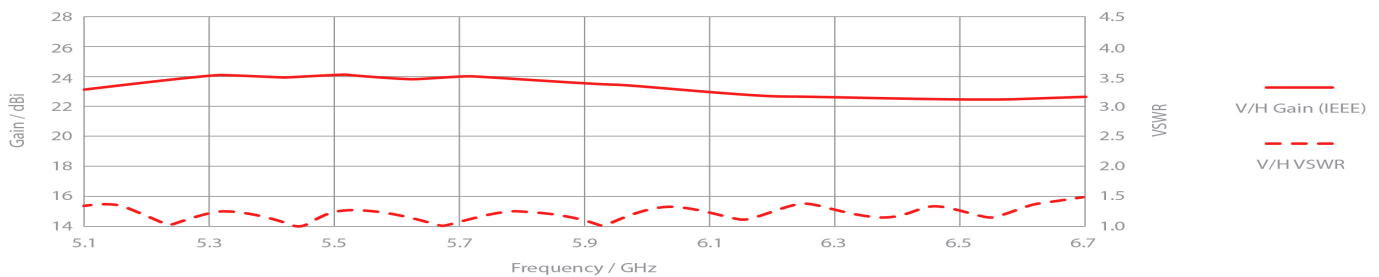

UltraHorn™ TP 5-24

TPA RBP

PERFORMANCE

UH-TP-5-24

Gain	24 dBi
Frequency Range	5180 - 6775 MHz
Azimuth Beam Width -6 dB	H 16° / V 15°
Elevation Beam Width -6 dB	H 15° / V 16°
Beam Efficiency	99%
Front-to-Back Ratio (Min)	40 dB

TPA-RBP

Polarization	Dual Linear H + V
Impedance	50 Ohm

Azimuth Pattern H

Elevation Pattern H

H - Port Pattern Azimuth 5.5 GHz

H - Port Pattern Elevation 5.5 GHz

Azimuth Pattern V

Elevation Pattern V

V - Port Pattern Azimuth 5.5 GHz

V - Port Pattern Elevation 5.5 GHz

REALIZED GAIN AND VSWR

NOMINAL GAIN