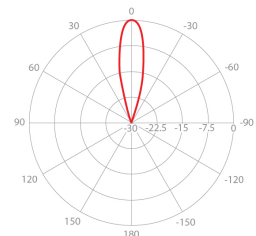

TPA-RBP

Polarization	Dual Linear H + V
Impedance	50 Ohm

Azimuth Pattern H

Elevation Pattern H

H - Port Pattern Azimuth 5.5 GHz

H - Port Pattern Elevation 5.5 GHz

Azimuth Pattern V

Elevation Pattern V

V - Port Pattern Azimuth 5.5 GHz

V - Port Pattern Elevation 5.5 GHz

REALIZED GAIN AND VSWR

NOMINAL GAIN