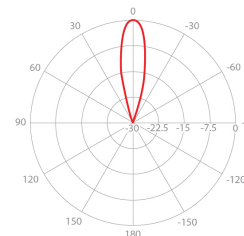

TPA-RBP

Polarization	Dual Linear H + V
Impedance	50 Ohm

Azimuth Pattern H

Elevation Pattern H

H - Port Pattern Azimuth 5.5 GHz

H - Port Pattern Elevation 5.5 GHz

Azimuth Pattern V

Elevation Pattern V

V - Port Pattern Azimuth 5.5 GHz

V - Port Pattern Elevation 5.5 GHz

REALIZED GAIN AND VSWR

NOMINAL GAIN