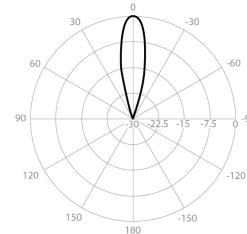

UltraHorn™ TP 5-24

TPA RBP

PERFORMANCE

UH-TP-5-24

Gain	24 dBi
Frequency Range	5180 - 6775 MHz
Azimuth Beam Width -6 dB	H 16° / V 15°
Elevation Beam Width -6 dB	H 15° / V 16°
Beam Efficiency	99%
Front-to-Back Ratio (Min)	40 dB

TPA-RBP

Polarization	Dual Linear H + V
Impedance	50 Ohm

Azimuth Pattern H

Elevation Pattern H

H - Port Pattern Azimuth 5.5 GHz

H - Port Pattern Elevation 5.5 GHz

Azimuth Pattern V

Elevation Pattern V

V - Port Pattern Azimuth 5.5 GHz

V - Port Pattern Elevation 5.5 GHz

REALIZED GAIN AND VSWR

NOMINAL GAIN