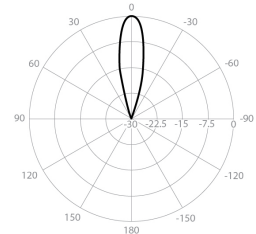

UltraHorn™ TP 5-24

TPA RBP

PERFORMANCE

UH-TP-5-24

Gain	24 dBi
Frequency Range	5180 - 6775 MHz
Azimuth Beam Width -6 dB	H 16° / V 15°
Elevation Beam Width -6 dB	H 15° / V 16°
Beam Efficiency	99%
Front-to-Back Ratio (Min)	40 dB

TPA-RBP

Polarization	Dual Linear H + V
Impedance	50 Ohm

Azimuth Pattern H

Elevation Pattern H

H - Port Pattern Azimuth 5.5 GHz

H - Port Pattern Elevation 5.5 GHz

Azimuth Pattern V

Elevation Pattern V

V - Port Pattern Azimuth 5.5 GHz

V - Port Pattern Elevation 5.5 GHz

REALIZED GAIN AND VSWR

NOMINAL GAIN