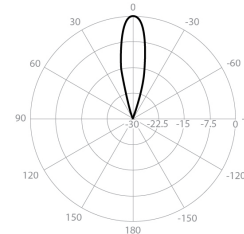

UltraHorn™ TP 5-24

TPA RBP

PERFORMANCE

UH-TP-5-24

Gain	24 dBi
Frequency Range	5180 - 6775 MHz
Azimuth Beam Width -6 dB	H 16° / V 15°
Elevation Beam Width -6 dB	H 15° / V 16°
Beam Efficiency	99%
Front-to-Back Ratio (Min)	40 dB

TPA-RBP

Polarization	Dual Linear H + V
Impedance	50 Ohm

Azimuth Pattern H

Elevation Pattern H

H - Port Pattern Azimuth 5.5 GHz

H - Port Pattern Elevation 5.5 GHz

Azimuth Pattern V

Elevation Pattern V

V - Port Pattern Azimuth 5.5 GHz

V - Port Pattern Elevation 5.5 GHz

REALIZED GAIN AND VSWR

NOMINAL GAIN