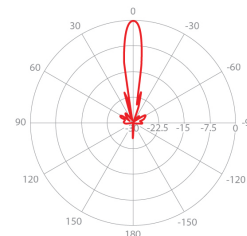

Azimuth Pattern V

V - Port Pattern Azimuth 5.6 GHz