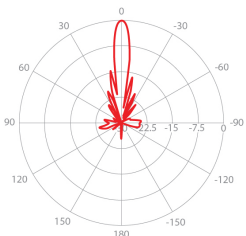

Elevation Pattern V

V - Port Pattern Elevation 5.6 GHz