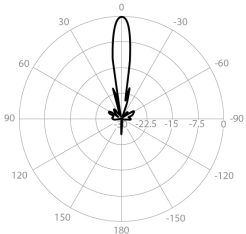

UltraDish™ TP 24

TPA RBP

PERFORMANCE

UD-TP-24

Gain	24.4 dBi
Frequency Range	5180 - 6775 MHz
Azimuth Beam Width -6 dB	H 12° / V 11°
Elevation Beam Width -6 dB	H 11° / V 12°
Beam Efficiency	40%
Front-to-Back Ratio (Min)	35 dB
TPA-RBP	
Polarization	Dual Linear H + V
Impedance	50 Ohm

Azimuth Pattern H

H - Port Pattern Azimuth 5.6 GHz

Elevation Pattern H

H - Port Pattern Elevation 5.6 GHz

Azimuth Pattern V

V - Port Pattern Azimuth 5.6 GHz

Elevation Pattern V

V - Port Pattern Elevation 5.6 GHz