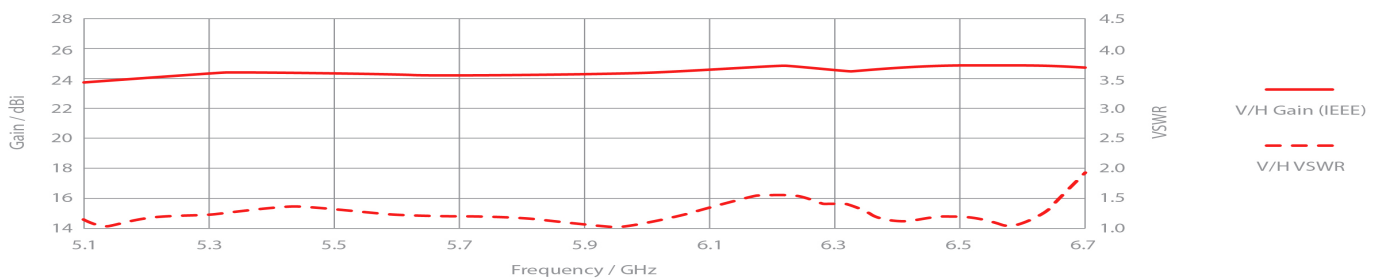

UltraDish™ TP 24

TPA RBP

PERFORMANCE

UD-TP-24

Gain	24.4 dBi
Frequency Range	5180 - 6775 MHz
Azimuth Beam Width -6 dB	H 12° / V 11°
Elevation Beam Width -6 dB	H 11° / V 12°
Beam Efficiency	40%
Front-to-Back Ratio (Min)	35 dB
TPA-RBP	
Polarization	Dual Linear H + V
Impedance	50 Ohm

Azimuth Pattern H

H - Port Pattern Azimuth 5.6 GHz

Elevation Pattern H

H - Port Pattern Elevation 5.6 GHz

Azimuth Pattern V

V - Port Pattern Azimuth 5.6 GHz

Elevation Pattern V

V - Port Pattern Elevation 5.6 GHz

REALIZED GAIN AND VSWR

NOMINAL GAIN