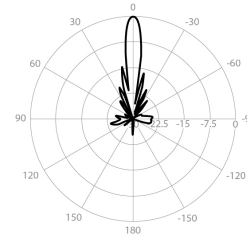

UltraDish™ TP 24

TPA RBP

PERFORMANCE

UD-TP-24

Gain	24.4 dBi
Frequency Range	5180 - 6775 MHz
Azimuth Beam Width -6 dB	H 12° / V 11°
Elevation Beam Width -6 dB	H 11° / V 12°
Beam Efficiency	40%
Front-to-Back Ratio (Min)	35 dB
TPA-RBP	
Polarization	Dual Linear H + V
Impedance	50 Ohm

Azimuth Pattern H

H - Port Pattern Azimuth 5.6 GHz

Elevation Pattern H

H - Port Pattern Elevation 5.6 GHz

Azimuth Pattern V

V - Port Pattern Azimuth 5.6 GHz

Elevation Pattern V

V - Port Pattern Elevation 5.6 GHz