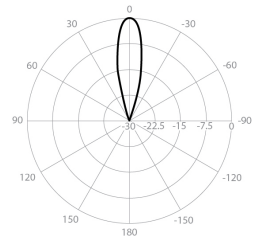

UltraHorn™ TP 5-24

TPA SMA

PERFORMANCE

UH-TP-5-24

Gain	24 dBi
Frequency Range	5180 - 6775 MHz
Azimuth Beam Width -6 dB	H 16° / V 15°
Elevation Beam Width -6 dB	H 15° / V 16°
Beam Efficiency	99%
Front-to-Back Ratio (Min)	40 dB
TPA-SMA	
Polarization	Dual Linear H + V
Impedance	50 Ohm

Azimuth Pattern H

Elevation Pattern H

H - Port Pattern Azimuth 5.5 GHz

H - Port Pattern Elevation 5.5 GHz

Azimuth Pattern V

Elevation Pattern V

V - Port Pattern Azimuth 5.5 GHz

V - Port Pattern Elevation 5.5 GHz