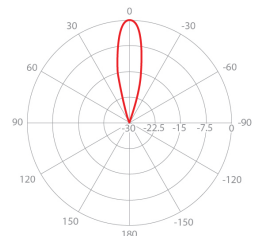

UltraHorn™ TP 5-24

TPA SMA

PERFORMANCE

UH-TP-5-24

Gain	24 dBi
Frequency Range	5180 - 6775 MHz
Azimuth Beam Width -6 dB	H 16° / V 15°
Elevation Beam Width -6 dB	H 15° / V 16°
Beam Efficiency	99%
Front-to-Back Ratio (Min)	40 dB
TPA-SMA	
Polarization	Dual Linear H + V
Impedance	50 Ohm

Azimuth Pattern H

Elevation Pattern H

H - Port Pattern Azimuth 5.5 GHz

H - Port Pattern Elevation 5.5 GHz

Azimuth Pattern V

Elevation Pattern V

V - Port Pattern Azimuth 5.5 GHz

V - Port Pattern Elevation 5.5 GHz

REALIZED GAIN AND VSWR

NOMINAL GAIN