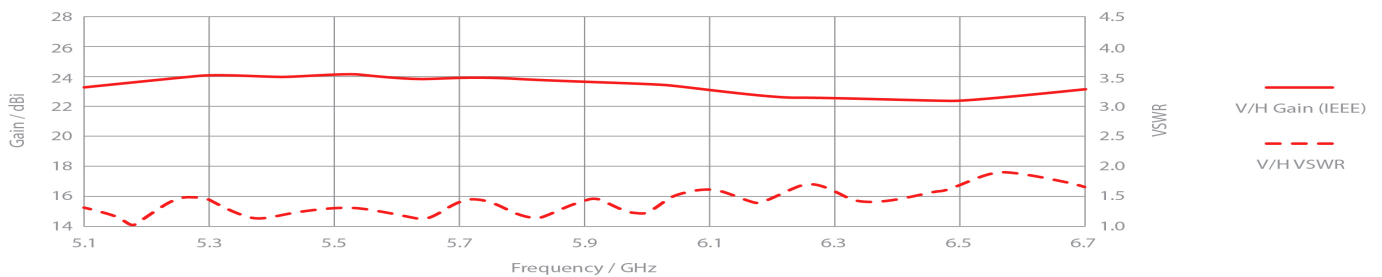

UltraHorn™ TP 5-24

TPA SMA

PERFORMANCE

UH-TP-5-24

Gain	24 dBi
Frequency Range	5180 - 6775 MHz
Azimuth Beam Width -6 dB	H 16° / V 15°
Elevation Beam Width -6 dB	H 15° / V 16°
Beam Efficiency	99%
Front-to-Back Ratio (Min)	40 dB
TPA-SMA	
Polarization	Dual Linear H + V
Impedance	50 Ohm

Azimuth Pattern H

Elevation Pattern H

H - Port Pattern Azimuth 5.5 GHz

H - Port Pattern Elevation 5.5 GHz

Azimuth Pattern V

Elevation Pattern V

V - Port Pattern Azimuth 5.5 GHz

V - Port Pattern Elevation 5.5 GHz

REALIZED GAIN AND VSWR

NOMINAL GAIN