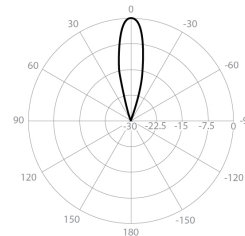

UltraHorn™ TP 5-24

TPA SMA

PERFORMANCE

UH-TP-5-24

Gain	24 dBi
Frequency Range	5180 - 6775 MHz
Azimuth Beam Width -6 dB	H 16° / V 15°
Elevation Beam Width -6 dB	H 15° / V 16°
Beam Efficiency	99%
Front-to-Back Ratio (Min)	40 dB
TPA-SMA	
Polarization	Dual Linear H + V
Impedance	50 Ohm

Azimuth Pattern H

Elevation Pattern H

H - Port Pattern Azimuth 5.5 GHz

H - Port Pattern Elevation 5.5 GHz

Azimuth Pattern V

Elevation Pattern V

V - Port Pattern Azimuth 5.5 GHz

V - Port Pattern Elevation 5.5 GHz