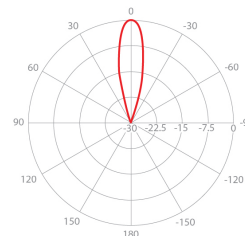

UltraHorn™ TP 5-24

TPA SMA

PERFORMANCE

UH-TP-5-24

Gain	24 dBi
Frequency Range	5180 - 6775 MHz
Azimuth Beam Width -6 dB	H 16° / V 15°
Elevation Beam Width -6 dB	H 15° / V 16°
Beam Efficiency	99%
Front-to-Back Ratio (Min)	40 dB
TPA-SMA	
Polarization	Dual Linear H + V
Impedance	50 Ohm

Azimuth Pattern H

Elevation Pattern H

H - Port Pattern Azimuth 5.5 GHz

H - Port Pattern Elevation 5.5 GHz

Azimuth Pattern V

Elevation Pattern V

V - Port Pattern Azimuth 5.5 GHz

V - Port Pattern Elevation 5.5 GHz

REALIZED GAIN AND VSWR

NOMINAL GAIN