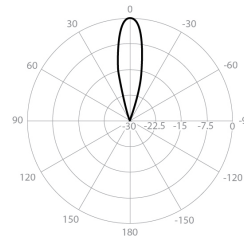

UltraHorn™ TP 5-24

TPA for Rocket 5 AC

PERFORMANCE

UH-TP-5-24

Gain	24 dBi
Frequency Range	5180 - 6775 MHz
Azimuth Beam Width -6 dB	H 16° / V 15°
Elevation Beam Width -6 dB	H 15° / V 16°
Beam Efficiency	99%
Front-to-Back Ratio (Min)	40 dB
TPA-R5AC	
Polarization	Dual Linear H + V
Impedance	50 Ohm

Azimuth Pattern H

H - Port Pattern Azimuth 5.5 GHz

Elevation Pattern H

H - Port Pattern Elevation 5.5 GHz

Azimuth Pattern V

V - Port Pattern Azimuth 5.5 GHz

Elevation Pattern V

V - Port Pattern Elevation 5.5 GHz