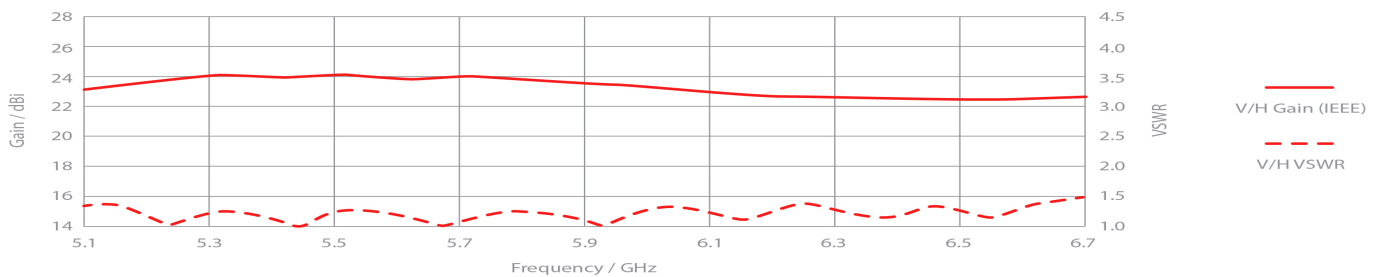

UltraHorn™ TP 5-24

TPA for Rocket 5 AC

PERFORMANCE

UH-TP-5-24

Gain	24 dBi
Frequency Range	5180 - 6775 MHz
Azimuth Beam Width -6 dB	H 16° / V 15°
Elevation Beam Width -6 dB	H 15° / V 16°
Beam Efficiency	99%
Front-to-Back Ratio (Min)	40 dB
TPA-R5AC	
Polarization	Dual Linear H + V
Impedance	50 Ohm

Azimuth Pattern H

H - Port Pattern Azimuth 5.5 GHz

Elevation Pattern H

H - Port Pattern Elevation 5.5 GHz

Azimuth Pattern V

V - Port Pattern Azimuth 5.5 GHz

Elevation Pattern V

V - Port Pattern Elevation 5.5 GHz

REALIZED GAIN AND VSWR

NOMINAL GAIN