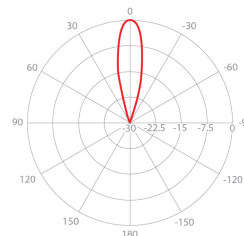

UltraHorn™ TP 5-24

TPA for Rocket 5 AC

PERFORMANCE

UH-TP-5-24

Gain	24 dBi
Frequency Range	5180 - 6775 MHz
Azimuth Beam Width -6 dB	H 16° / V 15°
Elevation Beam Width -6 dB	H 15° / V 16°
Beam Efficiency	99%
Front-to-Back Ratio (Min)	40 dB
TPA-R5AC	
Polarization	Dual Linear H + V
Impedance	50 Ohm

Azimuth Pattern H

H - Port Pattern Azimuth 5.5 GHz

Elevation Pattern H

H - Port Pattern Elevation 5.5 GHz

Azimuth Pattern V

V - Port Pattern Azimuth 5.5 GHz

Elevation Pattern V

V - Port Pattern Elevation 5.5 GHz

REALIZED GAIN AND VSWR

NOMINAL GAIN