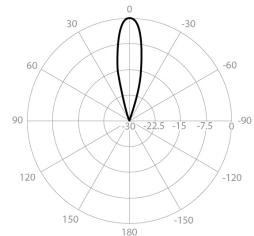

UltraHorn™ TP 5-24

TPA for Rocket 5 AC

PERFORMANCE

UH-TP-5-24

Gain	24 dBi
Frequency Range	5180 - 6775 MHz
Azimuth Beam Width -6 dB	H 16° / V 15°
Elevation Beam Width -6 dB	H 15° / V 16°
Beam Efficiency	99%
Front-to-Back Ratio (Min)	40 dB
TPA-R5AC	
Polarization	Dual Linear H + V
Impedance	50 Ohm

Azimuth Pattern H

H - Port Pattern Azimuth 5.5 GHz

Elevation Pattern H

H - Port Pattern Elevation 5.5 GHz

Azimuth Pattern V

V - Port Pattern Azimuth 5.5 GHz

Elevation Pattern V

V - Port Pattern Elevation 5.5 GHz