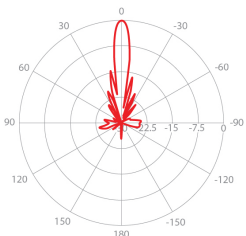

UltraDish™ TP 24

TPA for Rocket 5 AC

PERFORMANCE

UD-TP-24

Gain	24.4 dBi
Frequency Range	5180 - 6775 MHz
Azimuth Beam Width -6 dB	H 12° / V 11°
Elevation Beam Width -6 dB	H 11° / V 12°
Beam Efficiency	40%
Front-to-Back Ratio (Min)	35 dB
TPA-R5AC	
Polarization	Dual Linear H + V
Impedance	50 Ohm

Azimuth Pattern H

H - Port Pattern Azimuth 5.6 GHz

Elevation Pattern H

H - Port Pattern Elevation 5.6 GHz

Azimuth Pattern V

V - Port Pattern Azimuth 5.6 GHz

Elevation Pattern V

V - Port Pattern Elevation 5.6 GHz

REALIZED GAIN AND VSWR

NOMINAL GAIN