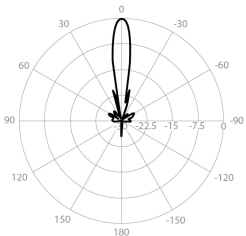

UltraDish™ TP 24

TPA for Rocket 5 AC

PERFORMANCE

UD-TP-24

Gain	24.4 dBi
Frequency Range	5180 - 6775 MHz
Azimuth Beam Width -6 dB	H 12° / V 11°
Elevation Beam Width -6 dB	H 11° / V 12°
Beam Efficiency	40%
Front-to-Back Ratio (Min)	35 dB
TPA-R5AC	
Polarization	Dual Linear H + V
Impedance	50 Ohm

Azimuth Pattern H

H - Port Pattern Azimuth 5.6 GHz

Elevation Pattern H

H - Port Pattern Elevation 5.6 GHz

Azimuth Pattern V

V - Port Pattern Azimuth 5.6 GHz

Elevation Pattern V

V - Port Pattern Elevation 5.6 GHz