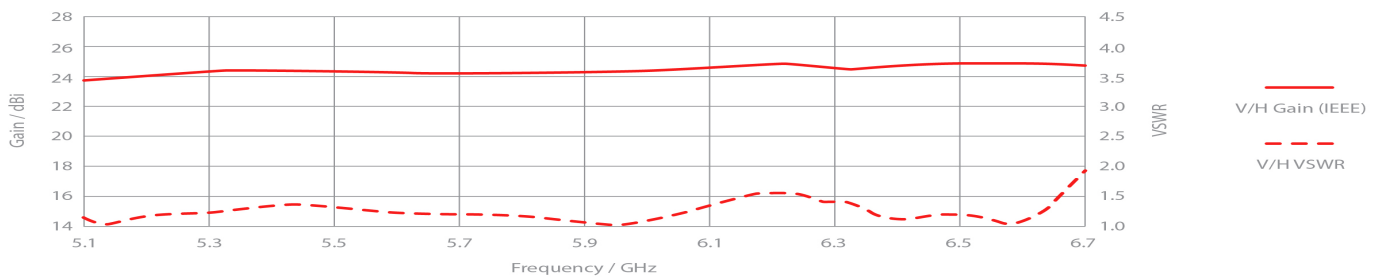

UltraDish™ TP 24

TPA for Rocket 5 AC

PERFORMANCE

UD-TP-24

Gain	24.4 dBi
Frequency Range	5180 - 6775 MHz
Azimuth Beam Width -6 dB	H 12° / V 11°
Elevation Beam Width -6 dB	H 11° / V 12°
Beam Efficiency	40%
Front-to-Back Ratio (Min)	35 dB
TPA-R5AC	
Polarization	Dual Linear H + V
Impedance	50 Ohm

Azimuth Pattern H

H - Port Pattern Azimuth 5.6 GHz

Elevation Pattern H

H - Port Pattern Elevation 5.6 GHz

Azimuth Pattern V

V - Port Pattern Azimuth 5.6 GHz

Elevation Pattern V

V - Port Pattern Elevation 5.6 GHz

REALIZED GAIN AND VSWR

NOMINAL GAIN