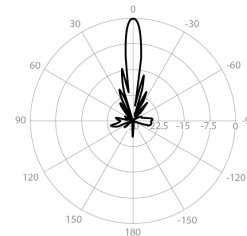

UltraDish™ TP 24

TPA for Rocket 5 AC

PERFORMANCE

UD-TP-24

Gain	24.4 dBi
Frequency Range	5180 - 6775 MHz
Azimuth Beam Width -6 dB	H 12° / V 11°
Elevation Beam Width -6 dB	H 11° / V 12°
Beam Efficiency	40%
Front-to-Back Ratio (Min)	35 dB
TPA-R5AC	
Polarization	Dual Linear H + V
Impedance	50 Ohm

Azimuth Pattern H

H - Port Pattern Azimuth 5.6 GHz

Elevation Pattern H

H - Port Pattern Elevation 5.6 GHz

Azimuth Pattern V

V - Port Pattern Azimuth 5.6 GHz

Elevation Pattern V

V - Port Pattern Elevation 5.6 GHz