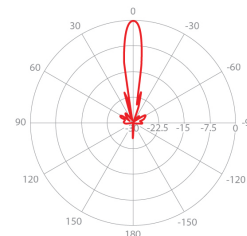

UltraDish™ TP 24

TPA for Rocket 5 AC

PERFORMANCE

UD-TP-24

Gain	24.4 dBi
Frequency Range	5180 - 6775 MHz
Azimuth Beam Width -6 dB	H 12° / V 11°
Elevation Beam Width -6 dB	H 11° / V 12°
Beam Efficiency	40%
Front-to-Back Ratio (Min)	35 dB
TPA-R5AC	
Polarization	Dual Linear H + V
Impedance	50 Ohm

Azimuth Pattern H

H - Port Pattern Azimuth 5.6 GHz

Elevation Pattern H

H - Port Pattern Elevation 5.6 GHz

Azimuth Pattern V

V - Port Pattern Azimuth 5.6 GHz

Elevation Pattern V

V - Port Pattern Elevation 5.6 GHz

REALIZED GAIN AND VSWR

NOMINAL GAIN