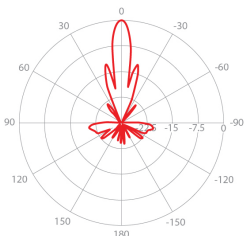

TPA-A5x

Polarization	Dual Linear H + V
Impedance	50 Ohm

Azimuth Pattern H

H - Port Pattern Azimuth 5.6 GHz

Elevation Pattern H

H - Port Pattern Elevation 5.6 GHz

Azimuth Pattern V

V - Port Pattern Azimuth 5.6 GHz

Elevation Pattern V

V - Port Pattern Elevation 5.6 GHz

REALIZED GAIN AND VSWR

NOMINAL GAIN