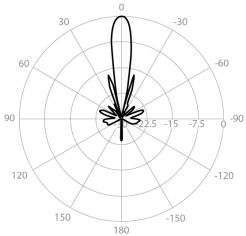

TPA-A5x

Polarization	Dual Linear H + V
Impedance	50 Ohm

Azimuth Pattern H

H - Port Pattern Azimuth 5.6 GHz

Elevation Pattern H

H - Port Pattern Elevation 5.6 GHz

Azimuth Pattern V

V - Port Pattern Azimuth 5.6 GHz

Elevation Pattern V

V - Port Pattern Elevation 5.6 GHz

REALIZED GAIN AND VSWR

NOMINAL GAIN