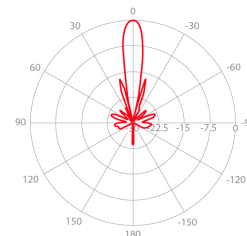

TPA-A5x

Polarization	Dual Linear H + V
Impedance	50 Ohm

Azimuth Pattern H

H - Port Pattern Azimuth 5.6 GHz

Elevation Pattern H

H - Port Pattern Elevation 5.6 GHz

Azimuth Pattern V

V - Port Pattern Azimuth 5.6 GHz

Elevation Pattern V

V - Port Pattern Elevation 5.6 GHz

REALIZED GAIN AND VSWR

NOMINAL GAIN