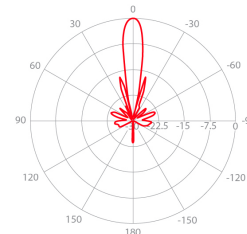

TPA-A5x

Polarization	Dual Linear H + V
Impedance	50 Ohm

Azimuth Pattern H

Elevation Pattern H

H - Port Pattern Azimuth 5.6 GHz

H - Port Pattern Elevation 5.6 GHz

Azimuth Pattern V

Elevation Pattern V

V - Port Pattern Azimuth 5.6 GHz

V - Port Pattern Elevation 5.6 GHz

REALIZED GAIN AND VSWR

NOMINAL GAIN