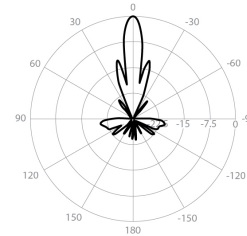

UltraDish™ TP 21

TPA for A5x

PERFORMANCE

UD-TP-21

Gain	21.2 dBi
Frequency Range	5180 - 6775 MHz
Azimuth Beam Width -6 dB	H 14° / V 13°
Elevation Beam Width -6 dB	H 13° / V 14°
Beam Efficiency	30%
Front-to-Back Ratio (Min)	28 dB

TPA-A5x

Polarization	Dual Linear H + V
Impedance	50 Ohm

Azimuth Pattern H

H - Port Pattern Azimuth 5.6 GHz

Elevation Pattern H

H - Port Pattern Elevation 5.6 GHz

Azimuth Pattern V

V - Port Pattern Azimuth 5.6 GHz

Elevation Pattern V

V - Port Pattern Elevation 5.6 GHz

REALIZED GAIN AND VSWR

NOMINAL GAIN