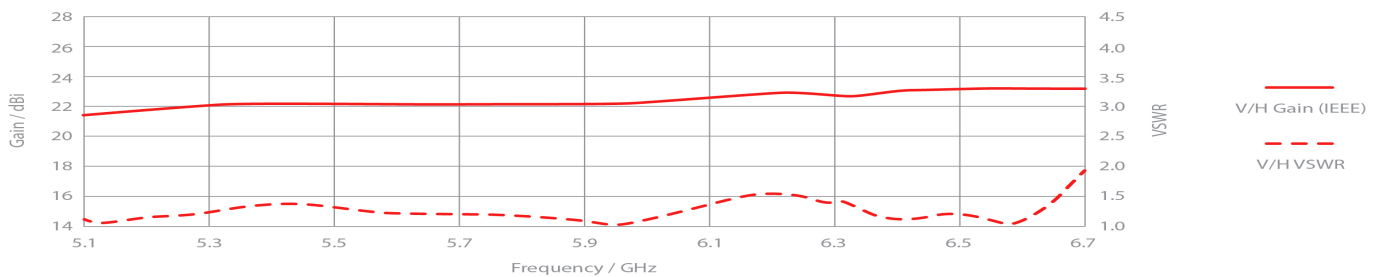

TPA-A5x

Polarization	Dual Linear H + V
Impedance	50 Ohm

Azimuth Pattern H

Elevation Pattern H

H - Port Pattern Azimuth 5.6 GHz

H - Port Pattern Elevation 5.6 GHz

Azimuth Pattern V

Elevation Pattern V

V - Port Pattern Azimuth 5.6 GHz

V - Port Pattern Elevation 5.6 GHz

REALIZED GAIN AND VSWR

NOMINAL GAIN