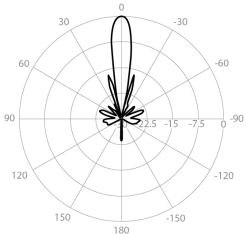

UltraDish™ TP 21

TPA for A5x

PERFORMANCE

UD-TP-21

Gain	21.2 dBi
Frequency Range	5180 - 6775 MHz
Azimuth Beam Width -6 dB	H 14° / V 13°
Elevation Beam Width -6 dB	H 13° / V 14°
Beam Efficiency	30%
Front-to-Back Ratio (Min)	28 dB

TPA-A5x

Polarization	Dual Linear H + V
Impedance	50 Ohm

Azimuth Pattern H

Elevation Pattern H

H - Port Pattern Azimuth 5.6 GHz

H - Port Pattern Elevation 5.6 GHz

Azimuth Pattern V

Elevation Pattern V

V - Port Pattern Azimuth 5.6 GHz

V - Port Pattern Elevation 5.6 GHz

REALIZED GAIN AND VSWR

NOMINAL GAIN