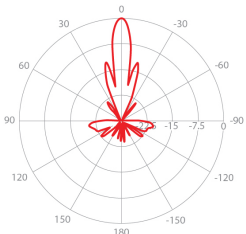

TPA-A5x

Polarization	Dual Linear H + V
Impedance	50 Ohm

Azimuth Pattern H

Elevation Pattern H

H - Port Pattern Azimuth 5.6 GHz

H - Port Pattern Elevation 5.6 GHz

Azimuth Pattern V

Elevation Pattern V

V - Port Pattern Azimuth 5.6 GHz

V - Port Pattern Elevation 5.6 GHz

REALIZED GAIN AND VSWR

NOMINAL GAIN