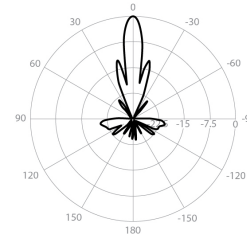

UltraDish™ TP 21

TPA for A5x

PERFORMANCE

UD-TP-21

Gain	21.2 dBi
Frequency Range	5180 - 6775 MHz
Azimuth Beam Width -6 dB	H 14° / V 13°
Elevation Beam Width -6 dB	H 13° / V 14°
Beam Efficiency	30%
Front-to-Back Ratio (Min)	28 dB

TPA-A5x

Polarization	Dual Linear H + V
Impedance	50 Ohm

Azimuth Pattern H

Elevation Pattern H

H - Port Pattern Azimuth 5.6 GHz

H - Port Pattern Elevation 5.6 GHz

Azimuth Pattern V

Elevation Pattern V

V - Port Pattern Azimuth 5.6 GHz

V - Port Pattern Elevation 5.6 GHz

REALIZED GAIN AND VSWR

NOMINAL GAIN